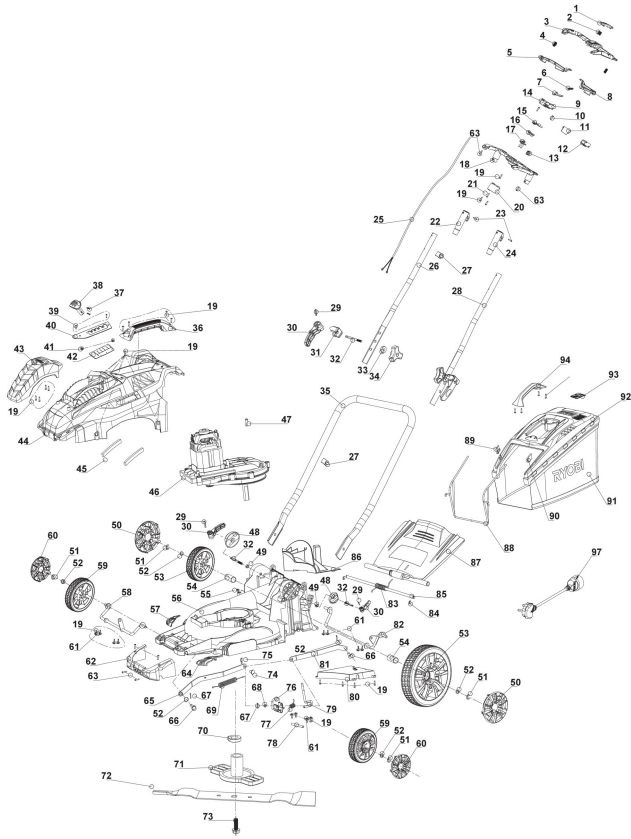

RLM18E40H 1800W 40cm Lawn Mower IN2

5133002347 - RLM18E40H 1800W 40cm - 4000444363

4000444363
4000444364

BELT FROM ENGINE PART 95

Position	Quantity	Description	Part number	EAN
001	1	PLASTIC , SAFETY BUTTON / 099737	5131036485	4058546158125
002	1	METAL , SPRING FOR SAFETY BUTTON /099737	5131036486	4058546158132
003	1	PLASTIC , UPPER ERGO HANLDE COVER/099737	5131036487	4058546158149
004	2	METAL , SPRING FOR TRIGGER / 099737	5131036488	4058546158156
005	1	PLASTIC, RIGHT TRIGGER/099737	5131036489	4058546158163
006	1	MATEL, SPRING FOR SLIDE/099737	5131036490	4058546158170
007	1	PLASTIC , SLIDE /099737	5131036491	4058546158187
008	1	PLASTIC, LEFT TRIGGER/099737	5131036492	4058546158194
009	1	SWITCH_10(10)A/099737	5131036493	4058546026752
010	2	ST SCREW 3XL10, OXIDE / 099737	5131036494	4058546158200
011	1	PLASTIC, LEFT FIXURE OF SWITCH/099737	5131036495	4058546158217
012	1	PLASTIC,FLASE SWITCH/099737	5131036496	4058546158224
013	1	PLASTIC ,CORD SLEEVE/099737	5131036497	4058546158231
014	1	PLASTIC, RIGHT FIXURE OF SWITCH/099737	5131036498	4058546158248
015	1	PLASTIC,PARTITION PLATE FOR SLIDE/099737	5131036499	4058546158255
016	1	PLASTIC ,PLATE FOR PERESSING PULG/099737	5131036500	4058546158262
017	1	VDE PLUG W/LEAD WIRE 2X1.0X80MM/099737	5131036501	4058546158279
018	1	PLASTIC,LOWER ERGO HANLDE COVER / 099737	5131036502	4058546158286
019	37	ST SCREW 4.2XL15, OXIDE / 099737	5131036503	4058546158293
020	1	PLASTIC ,GUARD FOR PLUG/099737	5131036504	4058546158309
021	1	ST SCREW 4.2XL35, OXIDE / 099737	5131036505	4058546026745
022	1	PLASTC , RIGHT CONNECTOR/099737	5131036506	4058546158316
023	2	ST SCREW 4XL12, OXIDE / 099737	5131036507	4058546158323
024	1	PLASTC , LEFT CONNECTOR/099737	5131036508	4058546158330
025	1	WIRE, LEAD WIRE WITH CAPACITOR/099736	5131036509	4058546158347
026	1	METAL,RIGHT UPPER TBUE/099737	5131036510	4058546158354
027	2	PASTIC , CORD CLIP/099737	5131036511	4058546158361
028	1	METAL,LEFT UPPER TBUE/099737	5131036512	4058546158378
029	4	SPRING PIN OD4X25/099737	5131036513	4058546158385
030	4	PLASTIC ,QUICK RELEASE FASTENER/099737	5131036514	4058546158392
031	2	PLASTIC ,PRESS WASHER/099737	5131036515	4058546158408
032	4	M SCREW STTEL CH BOLT M8X73/099737	5131036516	4058546158415
033	2	PLASTIC ,WAHSER BLOCK/099737	5131036517	4058546158422
034	2	WING NUTS WILL INSRET M8X8NUT/099737	5131036518	4058546158439
035	1	MTEAL , LOWER TUBE /099736	5131000000	
036	1	PLASTIC ,FRONT HANDLE/099736	5131036520	4058546158453
037	2	CROSS-SHAPED SCREW M5XL12/099737	5131036521	4058546158460
038	1	PLASTIC, HEIGHT ADJUST HANDLE / 099737	5131036522	4058546158477
039	2	CROSS-SHAPED SCREW M5XL12/099737	5131036521	4058546158460
040	1	METAL, ADJSUT HEIGHT STEP PLATE/099737	5131036524	4058546158484
041	2	METAL , NUT M5/099737	5131036525	4058546158491
042	1	RUBBER , DUST PROOF PLATE/099737	5131036526	4058546158507
043	1	PLASTIC , MOTOR COVER/099737	5131036527	4058546026738
044	1	HOUSING	5131036528	4058546158514
045	2	AIR FOAM	5131036529	4058546158521
046	1	1800W AC MOTOR ASSY	5131036530	4058546158538
047	7	ST SCREW 4.2XL18 OXIDE / 099736	5131036531	4058546158545
048	2	PLASTIC , QUICK LOCK PRESS BLOCK/099737	5131036532	4058546158552
049	2	METAL, INSERT NUT M8X8/099737	5131036533	4058546158569
050	2	PLASTIC,REAR WHEEL COVER/099736	5131036534	4058546158576