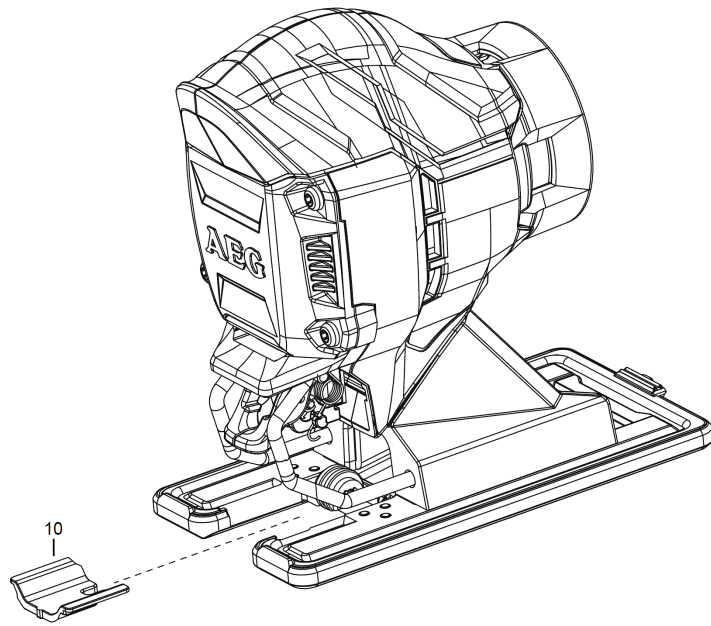

OMNI-JS OMNI PRO JIGSAW HEAD XXX

4935440715 - OMNI-JS - 4000440716

Position	Quantity	Description	Part number	EAN
0010	1	ANTI-CHIPPING DEVI.	4931447587	4002395254262
0999	1	OMNI-JS	4935440715	4002395134748