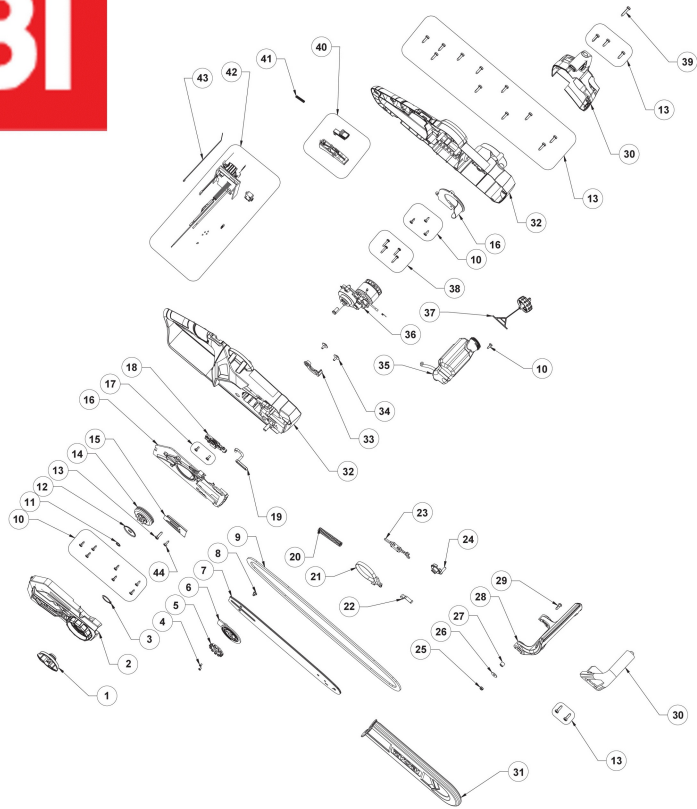

OCS1830 Chainsaw XXX

5133002829 - OCS1830 - 4000462115

4000462115

Position	Quantity	Description	Part number	EAN
1001	1	TURNING KNOB	5131040119	4058546051815
1002	1	COVER	5131040120	4058546051822
1003	1	RING	5131036228	4058546156039
1004	2	SCREW	5131036229	4058546156046
1005	1	ADJUSTABLE SEGMENT	5131040121	4058546051839
1006	1	ROTARY SLIDER	5131040122	4058546051846
1008	1	SCREW	5131037424	4002395283422
1010	11	SCREW	5131036253	4058546156244
1011	1	CLIP	5131036231	4058546156053
1012	1	WASHER	5131036232	4058546156060
1013	17	SCREW	5131040123	4058546051853
1014	1	CLUTCH DISC	5131040124	4058546051860
1015	1	PLATE	5131040125	4058546051877
1016	1	COVER	5131040126	4058546051884
1017	2	SCREW	5131036241	4058546156145
1018	1	OIL PUMP	5131015980	4058546103071
1019	1	RUBBER	5131036243	4058546156152
1020	1	SPRING	5131040127	4058546051891
1021	1	BRAKE DISC	5131040128	4058546051907
1022	1	SPRING	5131036267	4058546156381
1023	1	YOKE	5131040129	4058546051914
1024	1	TRANSITION PIECE	5131040130	4058546051921
1025	1	NUT	5131040131	4058546051938
1026	1	WASHER	5131040132	4058546051945
1027	1	BUSHING	5131036266	4058546156374
1028	1	HAND GUARD	5131040133	4058546051952
1029	1	SCREW	5131036273	4058546156442
1030	1	COVER	5131040134	4058546051969
1031	1	SCABBARDS	5131040135	4058546051976
1032	1	HOUSING	5131040136	4058546051983
1033	1	CONNECTOR	5131040137	4058546051990
1034	2	SCREW	5131033545	4002395148479
1035	1	TANK	5131040138	4058546052003
1036	1	MOTOR	5131040139	4058546052010
1037	1	CAP	5131040140	4058546052027
1038	4	SCREW	5131035603	4058546150105
1039	1	SCREW	5131036274	4058546156459
1040	1	TRIGGER	5131040141	4058546052034
1041	1	SPRING	5131036245	4058546156176
1042	1	ELECTRONIC	5131040142	4058546052041
1043	1	CLAMP	5131035630	4058546056124
1044	1	SCREW	5131040143	4058546052058
1007	1	RAC226 30CM BAR FOR RCS36 EMEA	5132002486	4892210814333
1009	1	RAC227 REPLT CHAIN FOR RCS36 EMEA	5132002436	4892210813510