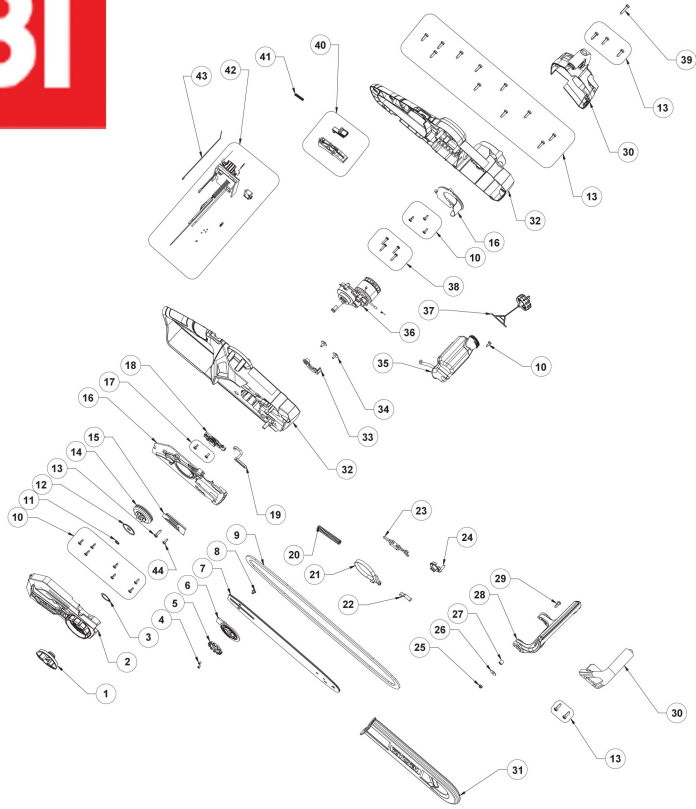

# RCS18X3050F CHAINSAW IN2

5133003830 - RCS18X3050F - 4000462115

4000462115

Position	Quantity	Description	Part number	EAN
1001	1	TURNING KNOB	5131040119	4058546051815
1002	1	COVER	5131040120	4058546051822
1003	1	RING	5131036228	4058546156039
1004	2	SCREW	5131036229	4058546156046
1005	1	ADJUSTABLE SEGMENT	5131040121	4058546051839
1006	1	ROTARY SLIDER	5131040122	4058546051846
1008	1	SCREW	5131037424	4002395283422
1010	11	SCREW	5131036253	4058546156244
1011	1	CLIP	5131036231	4058546156053
1012	1	WASHER	5131036232	4058546156060
1013	17	SCREW	5131040123	4058546051853
1014	1	CLUTCH DISC	5131040124	4058546051860
1015	1	PLATE	5131040125	4058546051877
1016	1	COVER	5131040126	4058546051884
1017	2	SCREW	5131036241	4058546156145
1018	1	OIL PUMP	5131015980	4058546103071
1019	1	RUBBER	5131036243	4058546156152
1020	1	SPRING	5131040127	4058546051891
1021	1	BRAKE DISC	5131040128	4058546051907
1022	1	SPRING	5131036267	4058546156381
1023	1	YOKE	5131040129	4058546051914
1024	1	TRANSITION PIECE	5131040130	4058546051921
1025	1	NUT	5131040131	4058546051938
1026	1	WASHER	5131040132	4058546051945
1027	1	BUSHING	5131036266	4058546156374
1028	1	HAND GUARD	5131040133	4058546051952
1029	1	SCREW	5131036273	4058546156442
1030	1	COVER	5131040134	4058546051969
1031	1	SCABBARDS	5131040135	4058546051976
1032	1	HOUSING	5131040136	4058546051983
1033	1	CONNECTOR	5131040137	4058546051990
1034	2	SCREW	5131033545	4002395148479
1035	1	TANK	5131040138	4058546052003
1036	1	MOTOR	5131040139	4058546052010
1037	1	CAP	5131040140	4058546052027
1038	4	SCREW	5131035603	4058546150105
1039	1	SCREW	5131036274	4058546156459
1040	1	TRIGGER	5131040141	4058546052034
1041	1	SPRING	5131036245	4058546156176
1042	1	ELECTRONIC	5131040142	4058546052041
1043	1	CLAMP	5131035630	4058546056124
1044	1	SCREW	5131040143	4058546052058
1007	1	RAC226 30CM BAR FOR RCS36 EMEA	5132002486	4892210814333
1009	1	RAC227 REPLT CHAIN FOR RCS36 EMEA	5132002436	4892210813510