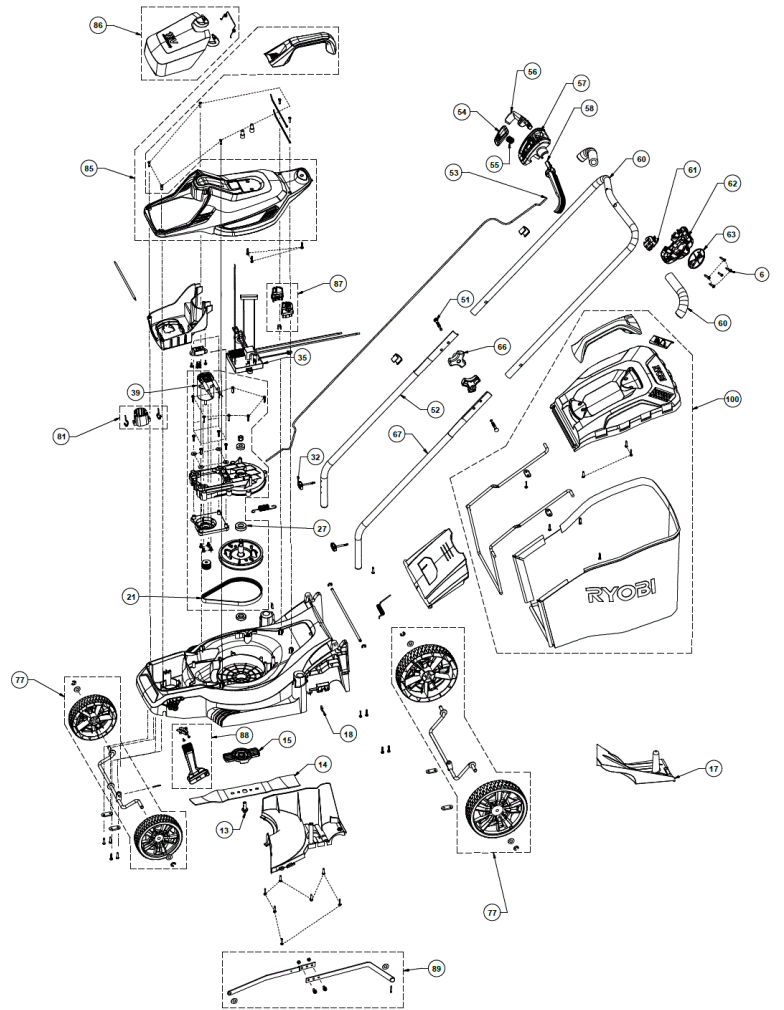

OLM1833B RYOBI 18V 33CM MOWER XXX

5133004305 - OLM1833B - 4000462910

4000462910

Position	Quantity	Description	Part number	EAN
1006	5	SCREW	5131035603	4058546150105
1013	1	SCREW	5131042504	4058546257187
1015	1	HOLDER	5131043766	4058546351267
1017	1	PLUG	5131042250	4058546254643
1018	2	NUT	5131035493	4058546149093
1021	1	BELT	5131042251	4058546254650
1027	1	BEARING	5131042252	4058546254667
1032	2	WING NUT	5131043613	4058546349738
1035	1	ELECTRONIC	5131042253	4058546254674
1039	1	MOTOR	5131042254	4058546254681
1051	2	SCREW	5131042844	4058546260583
1052	1	GUIDE BAR	5131043614	4058546349745
1053	1	CABLE	5131042255	4058546254698
1054	1	TRIGGER	5131042256	4058546254704
1055	1	SPRING	5131040206	4058546052683
1056	1	OPERATING HANDLE	5131042849	4058546260637
1057	1	HOUSING COVER	5131042847	4058546260613
1058	1	OPERATING HANDLE	5131042848	4058546260620
1060	1	HANDLE	5131043615	4058546349752
1061	1	SWITCH	5131042260	4058546254742
1062	1	HOUSING BOTTOM	5131042851	4058546260651
1063	1	COVER	5131042262	4058546254766
1066	2	WINGED SCREW	5131042846	4058546260606
1067	1	GUIDE BAR	5131043616	4058546349769
1077	1	WHEEL SET	5131042263	4058546254773
1081	1	BATTERY BOX	5131042264	4058546254780
1085	1	HOUSING COVER	5131042265	4058546254797
1086	1	GUARD COVER	5131042266	4058546254803
1087	1	KEY SAFE	5131035631	4058546150372
1088	1	SETTING BOW	5131042315	4058546255299
1089	1	JOINT PIECE	5131042443	4058546256579
1100	1	GRASS-CATCHING BAG	5131042536	4058546257507
1014	1	RAC434 OLM1833B REPLACEMENT BLADE XXX	5132004516	4892210181183