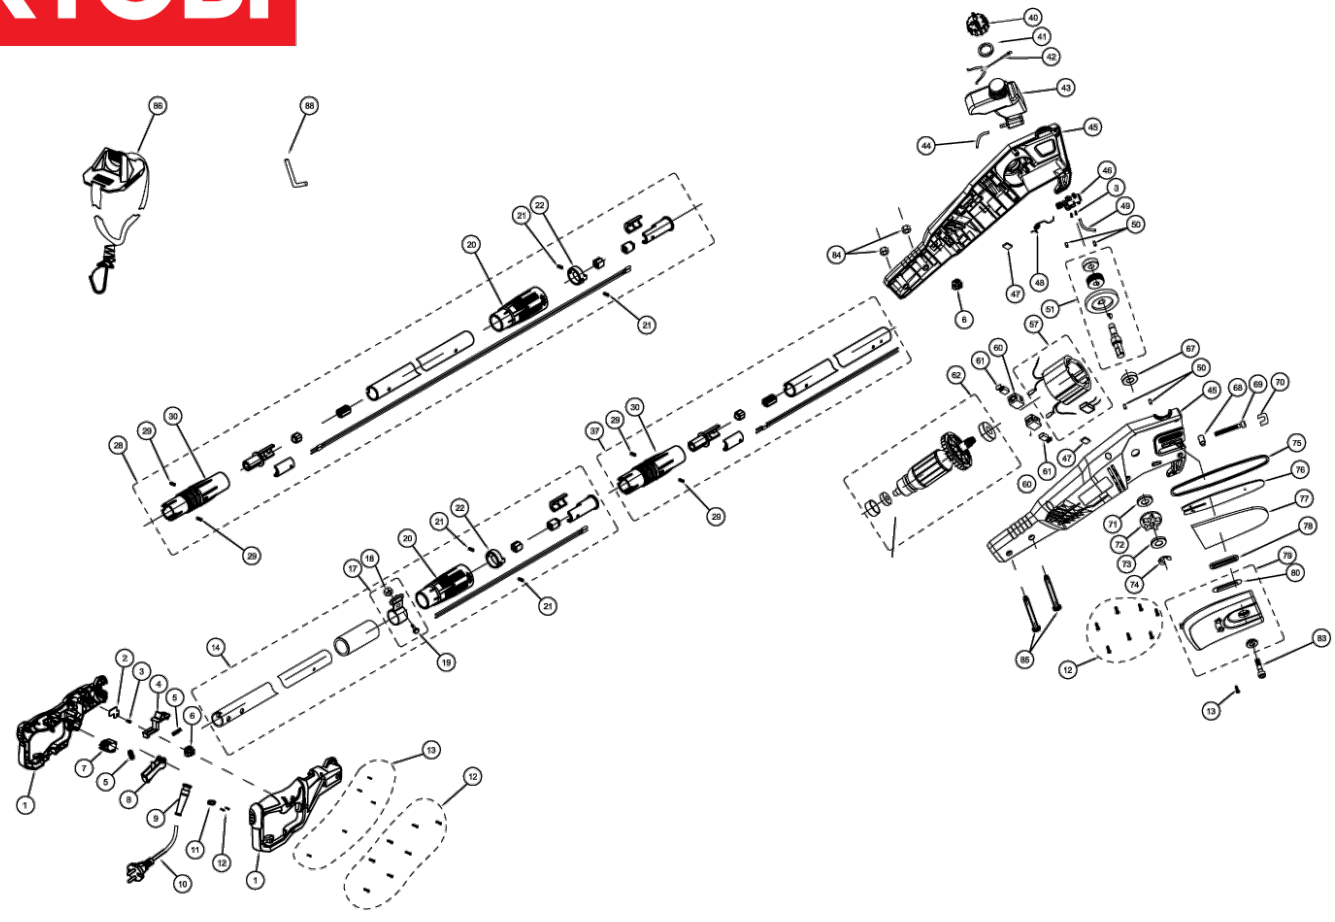

RPP755E Pole Prunner EU

5133002321 - RPP755E - 4000444306

Position	Quantity	Description	Part number	EAN
1_001	1	HANDLE	5131036166	
1_002	1	CLAMP	5131036167	
1_003	3	SCREW	5131036168	
1_004	1	TRIGGER	5131036169	
1_005	2	SPRING	5131036170	
1_006	2	CONNECTING WIRE	5131036171	
1_007	1	SWITCH	5131036172	
1_008	1	TRIGGER	5131036173	
1_009	1	CABLE ENTRY SLEEVE	5131036174	
1_010	1	POWER CORD UK	5131036175	
1_011	1	CLAMP	5131036177	
1_012	16	SCREW	5131036178	
1_013	6	SCREW	5131036179	
1_014	1	SHAFT	5131036180	
1_017	1	BRACKET	5131036181	
1_018	1	NUT	5131036182	
1_019	1	BOLT	5131036183	
1_020	1	BUSHING	5131036184	
1_021	2	SCREW	5131036185	
1_022	1	ADAPTER	5131036186	
1_028	1	SHAFT	5131036187	
1_029	2	SCREW	5131036188	
1_030	1	BUSHING	5131036189	
1_037	1	SHAFT	5131036190	
1_040	1	CAP	5131036191	
1_041	1	O-RING	5131036192	
1_042	1	RETAINER	5131036193	
1_043	1	TANK	5131036194	
1_044	1	HOSE	5131036195	
1_045	1	HOUSING	5131036196	
1_046	1	PUMP	5131036197	
1_047	2	RUBBER	5131036198	
1_048	1	SPRING	5131036199	
1_049	1	HOSE	5131036200	
1_050	4	RUBBER	5131036201	
1_051	1	GEARWHEEL SET	5131036202	
1_057	1	STATOR	5131036203	
1_060	2	CARBON BRUSH	5131036204	
1_061	2	BRACKET	5131036205	
1_062	1	ROTOR	5131036206	
1_067	1	BEARING	5131036207	
1_068	1	BOLT	5131036208	
1_069	1	TENSIONING DEVICE	5131036209	
1_070	1	RETAINING PLATE	5131036210	
1_071	1	WASHER	5131036211	
1_072	1	SPROCKET	5131036212	
1_073	1	WASHER	5131036213	
1_074	1	CLIP	5131036214	
1_077	1	SCABBARDS	5131036216	
1_078	1	GASKET	5131036217	

Position	Quantité	Désignation	Référence	EAN
1_079	1	COVER	5131036218	
1_083	1	BOLT	5131036219	
1_084	2	NUT	5131036220	
1_085	2	SCREW	5131036221	
1_086	1	STRAP	5131036222	
1_088	1	WRENCH	5131036225	
1_075	1	RAC240 25 cm chain acc. for RPP755E	5132002715	4892210131997
1_076	1	RAC239 25cm bar acc. for RPP755E	5132002714	4892210131980