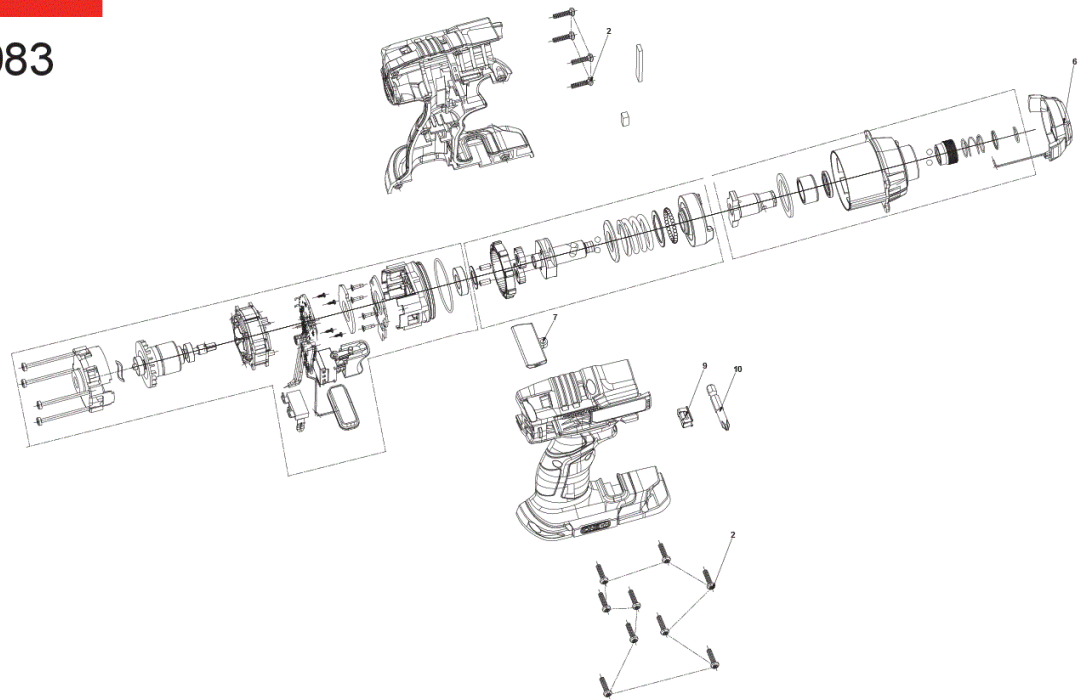

R18IDBL-0 BL Impact Driver XXX

5133002662 - R18IDBL-0 - 4000462983

RYOBI

4000462983

Position	Quantity	Description	Part number	EAN
1002	13	SCREW	5131033012	4002395156924
1006	1	PROTECTIVE CAP	5131042426	4058546256401
1007	1	BUTTON	5131039103	4058546024321
1009	1	BIT CLIP	5131031687	4058546193171
1010	1	SCREWDRIVER BIT	5131031962	4058546194475