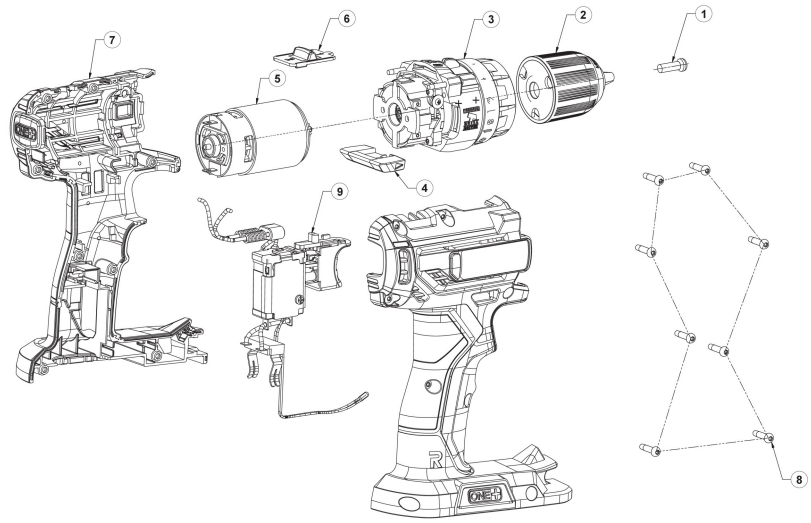

R18PD2-220S 18V PERCUSSION DRILL IN2

5133004459 - R18PD2-220S - 4000462718

4000462718

Position	Quantity	Description	Part number	EAN
1001	1	SCREW	5131030096	4058546122379
1002	1	CLUTCH CHUCK ASS.	5131030095	4058546122362
1003	1	OFFSET GEAR	5131041969	4058546251833
1004	1	PUSH BUTTON	5131041970	4058546251840
1005	1	MOTOR	5131041971	4058546251857
1006	1	PUSH BUTTON	5131041972	4058546251864
1007	1	HOUSING	5131041973	4058546251871
1008	8	SCREW	5131031089	4058546127633
1009	1	SWITCH	5131041974	4058546251888