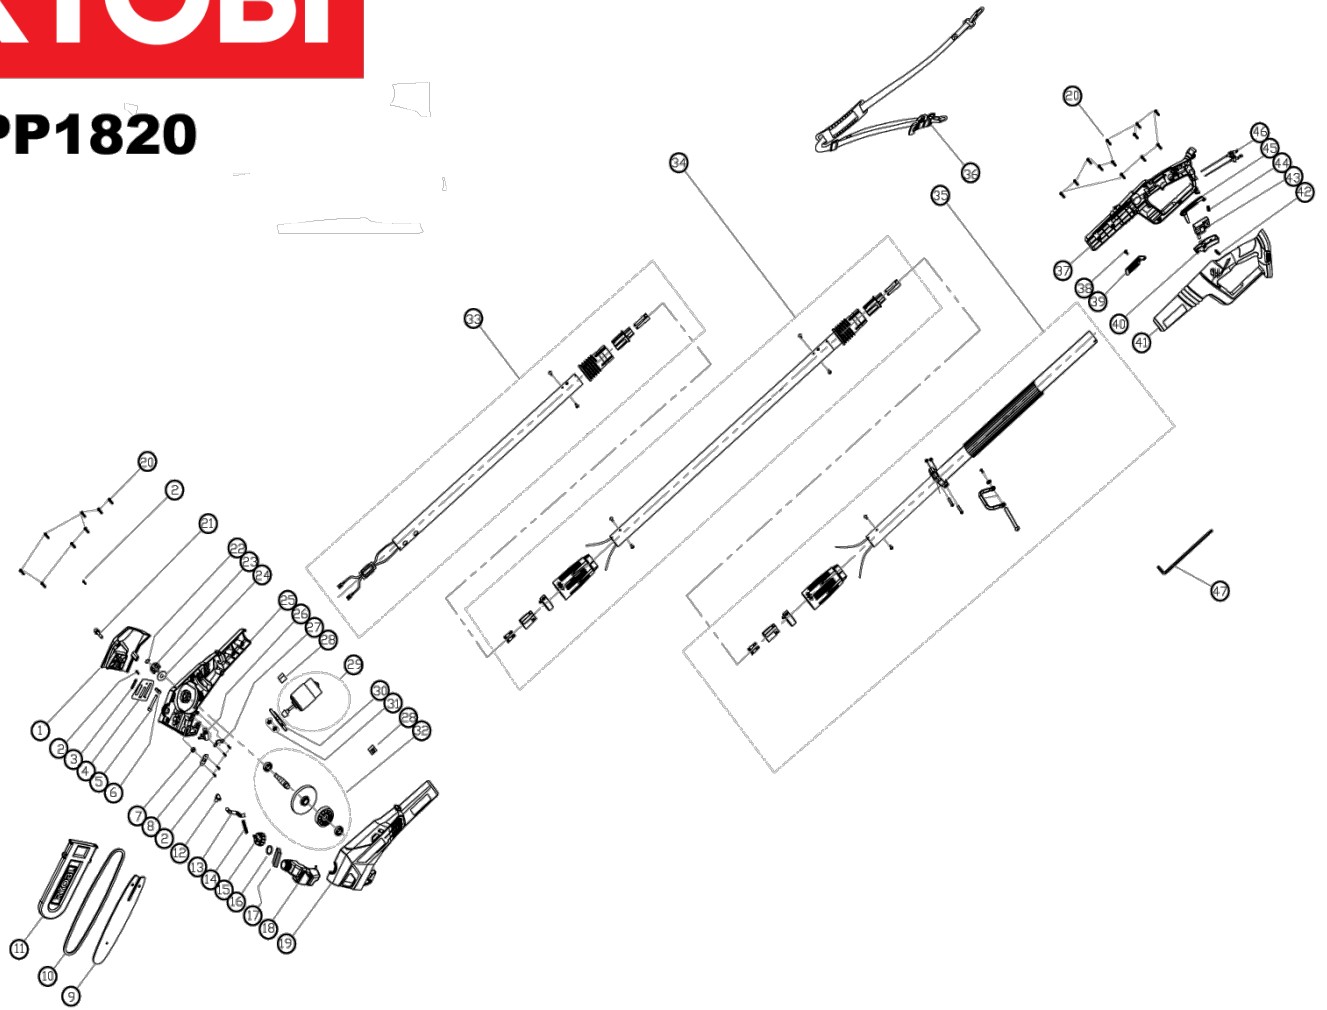

OPP1820 18V POLE SAW XXX

5133001250 - OPP1820 - 4000444648

OPP1820

Position	Quantity	Description	Part number	EAN
1_001	1	COVER	5131028957	4058546117313
1_002	6	SCREW	5131028958	4058546117320
1_003	1	RUBBER	5131028959	4058546117337
1_004	1	ADJUSTING PIECE	5131028960	4058546117344
1_005	1	BOLT	5131028961	4058546117351
1_006	1	ADJUSTING PIECE	5131028962	4058546117368
1_007	1	NUT	5131028963	4058546117375
1_008	1	BASE PLATE	5131000000	
1_011	1	SCABBARDS	5131028967	4058546117412
1_012	1	RUBBER	5131028968	4058546117429
1_013	1	HOSE	5131028969	4058546117436
1_014	1	SPRING	5131028970	4058546117443
1_015	1	CAP	5131028971	4058546117450
1_016	1	O-RING	5131028972	4058546117467
1_017	1	FILTER	5131028973	4058546117474
1_018	1	TANK	5131028974	4058546117481
1_019	1	MOTOR HOUSING	5131028975	4058546117498
1_020	1	SCREW	5131028976	4058546117504
1_021	20	BOLT	5131028977	4058546117511
1_022	1	RETAINING RING	5131028978	4058546117528
1_023	1	SPROCKET	5131028979	4058546117535
1_024	1	WASHER	5131028980	4058546117542
1_025	1	MOTOR HOUSING	5131028981	4058546117559
1_026	1	OIL PUMP	5131028982	4058546117566
1_027	1	CLAMP	5131028983	4058546117573
1_028	2	RUBBER	5131000000	
1_029	1	MOTOR	5131028985	4058546117597
1_030	1	PLATE	5131028986	4058546117603
1_031	2	SCREW	5131028987	4058546117610
1_032	1	SHAFT	5131028988	4058546117627
1_033	1	TUBE	5131028989	4058546117634
1_034	1	TUBE	5131028990	4058546117641
1_035	1	TUBE	5131028991	4058546117658
1_036	1	TRAP	5131028992	4058546117665
1_037	1	HOUSING	5131000000	
1_038	1	SCREW	5131000000	
1_039	1	SUPPORTING RING	5131000000	
1_040	1	TRIGGER	5131000000	
1_041	1	HOUSING	5131000000	
1_042	1	BLOCK	5131028998	4058546117726
1_043	1	SWITCH	5131028999	4058546117733
1_044	1	SPRING	5131000000	
1_045	1	LOCK	5131029001	4058546117757
1_046	1	CONNECTION WIRE	5131029002	4058546117764
1_047	1	TOOL	5131029003	4058546117771
1_009	1	RAC235 BAR OPP1820 RPP1820LI	5132002589	4892210817655
1_010	1	RAC234 CHAIN OPP1820 RPP1820LI	5132002588	4892210817648