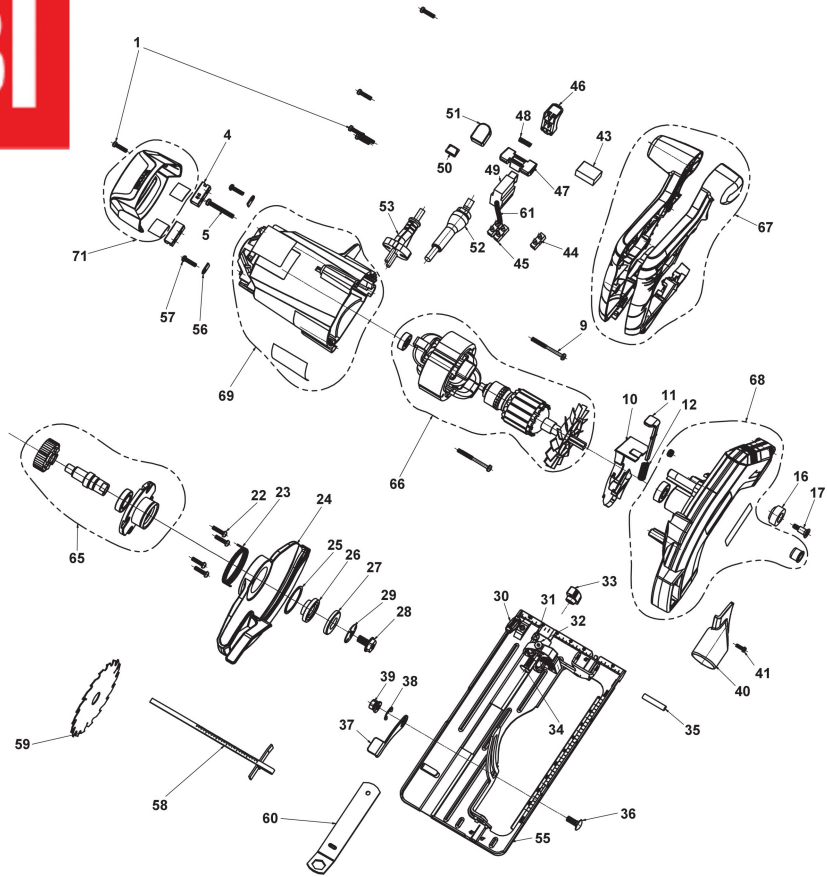

RCS1400-G 1400W Circular Saw GB2

5133002897 - RCS1400-G - 4000462011

4000462011
4000462012

Position	Quantity	Description	Part number	EAN
1001	8	SCREW	5131026648	4058546056896
1004	1	CARBON BRUSH	5131040104	4058546051662
1005	3	SCREW	5131040106	4058546051686
1009	2	SCREW	5131031101	4058546127732
1010	1	HOUSING GUIDE	5131031102	4058546127749
1011	1	SPINDLE LOCK	5131031103	4058546127756
1012	1	SPRING	5131031104	4058546189464
1016	1	RUBBER BUMPER	5131031109	4058546127787
1017	1	SCREW	5131031110	4058546127794
1022	4	SCREW	5131000000	
1023	1	SPRING	5131031115	4058546127831
1024	1	CUTTING GUARD	5131031116	4058546127848
1025	1	RETAINING RING	5131031117	4058546127855
1026	1	FLANGE WASHER	5131031118	4058546127862
1027	1	FLANGE WASHER	5131031119	4058546127879
1028	1	SCREW	5131031120	4058546127886
1029	1	SPRING WASHER	5131031158	4058546128180
1030	1	ADJUSTING LOCK	5131031122	4058546127909
1031	1	NUT	5131000000	
1032	1	SCREW	5131000000	
1033	1	ADJUSTING LOCK	5131031124	4058546127916
1034	1	SCREW	5131019736	4058546056797
1035	1	CYLINDER PIN	5131031125	4058546127923
1036	1	FASTENING BOLT	5131031126	4058546127930
1037	1	LEVER	5131031127	4058546127947
1038	1	RETAINING RING	5131031128	4058546127954
1039	1	FLANGE NUT	5131031946	4058546056780
1040	1	DUST EXTRACTION	5131031130	4058546127978
1041	1	SCREW	5131000000	
1043	1	CAPACITOR	5131031161	4058546189587
1044	1	TERMINAL PLUG	5131000000	
1045	1	TERMINAL BLOCK	5131000000	
1046	1	TRIGGER	5131031135	4058546127992
1047	1	PUSH-BUTTON	5131000000	
1048	1	SPRING	5131000000	
1049	1	SWITCH ON-OFF	5131031137	4058546128012
1050	1	COVER	5131000000	
1051	1	LENS PAD	5131031139	4058546128029
1052	1	PROTECTION SLEEVE	5131031140	4058546189549
1053	1	CONNECTION CABLE UK VERSION	5131031142	4058546189556
1055	1	BASE PLATE	5131040107	4058546051693
1056	2	BRUSH COVER	5131033581	4002395147342
1057	2	SCREW	5131011573	4058546056827
1058	1	EDGE GUIDE	5131001023	4058546338626
1059	1	CSB190A1 190MM CIRC SAW BLADE EMEA	5132002580	4892210120472
1060	1	WRENCH	5131040108	4058546051709
1061	2	WIRE	5131000000	
1065	1	GEAR BOX KIT	5131031948	4058546056766
1066	1	MOTOR ASSEMBLY	5131040109	4058546051716
1067	1	HOUSING SET ASSY	5131000000	