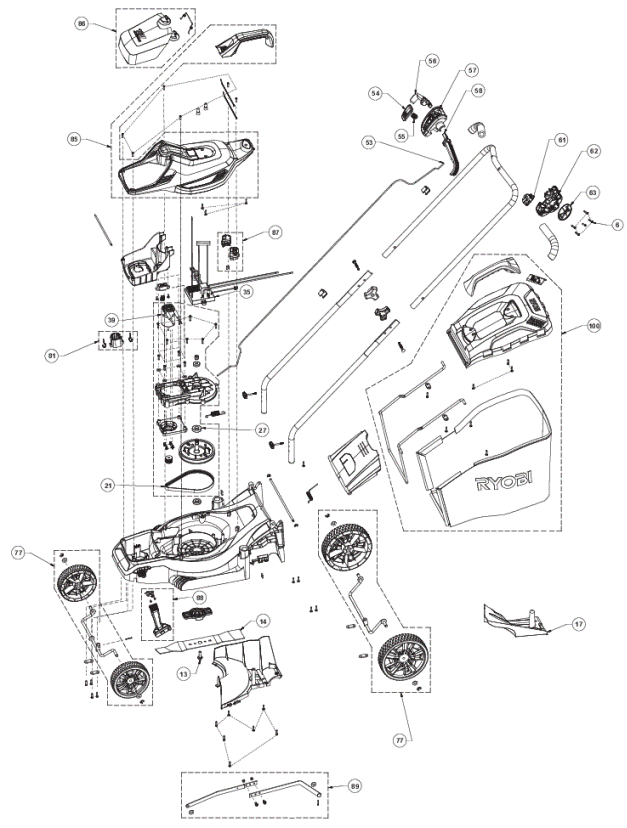

RLM18C33B25 MOWER + BAT + CHARGER IN2

5133004323 - RLM18C33B25 - 4000462910

4000462910

Position	Quantity	Description	Part number	EAN
1006	5	SCREW	5131035603	4058546150105
1013	1	SCREW	5131042504	4058546257187
1017	1	PLUG	5131042250	4058546254643
1021	1	BELT	5131042251	4058546254650
1027	1	BEARING	5131042252	4058546254667
1035	1	ELECTRONIC	5131042253	4058546254674
1039	1	MOTOR	5131042254	4058546254681
1053	1	CABLE	5131042255	4058546254698
1054	1	TRIGGER	5131042256	4058546254704
1055	1	SPRING	5131040206	4058546052683
1056	1	OPERATING HANDLE	5131042257	4058546254711
1057	1	HOUSING COVER	5131042258	4058546254728
1058	1	OPERATING HANDLE	5131042259	4058546254735
1061	1	SWITCH	5131042260	4058546254742
1062	1	HOUSING BOTTOM	5131042261	4058546254759
1063	1	COVER	5131042262	4058546254766
1077	1	WHEEL SET	5131042263	4058546254773
1081	1	BATTERY BOX	5131042264	4058546254780
1085	1	HOUSING COVER	5131042265	4058546254797
1086	1	GUARD COVER	5131042266	4058546254803
1087	1	KEY SAFE	5131035631	4058546150372
1088	1	SETTING BOW	5131042315	4058546255299
1089	1	JOINT PIECE	5131042443	4058546256579
1100	1	GRASS-CATCHING BAG	5131042536	4058546257507
1014	1	RAC434 OLM1833B REPLACEMENT BLADE XXX	5132004516	4892210181183