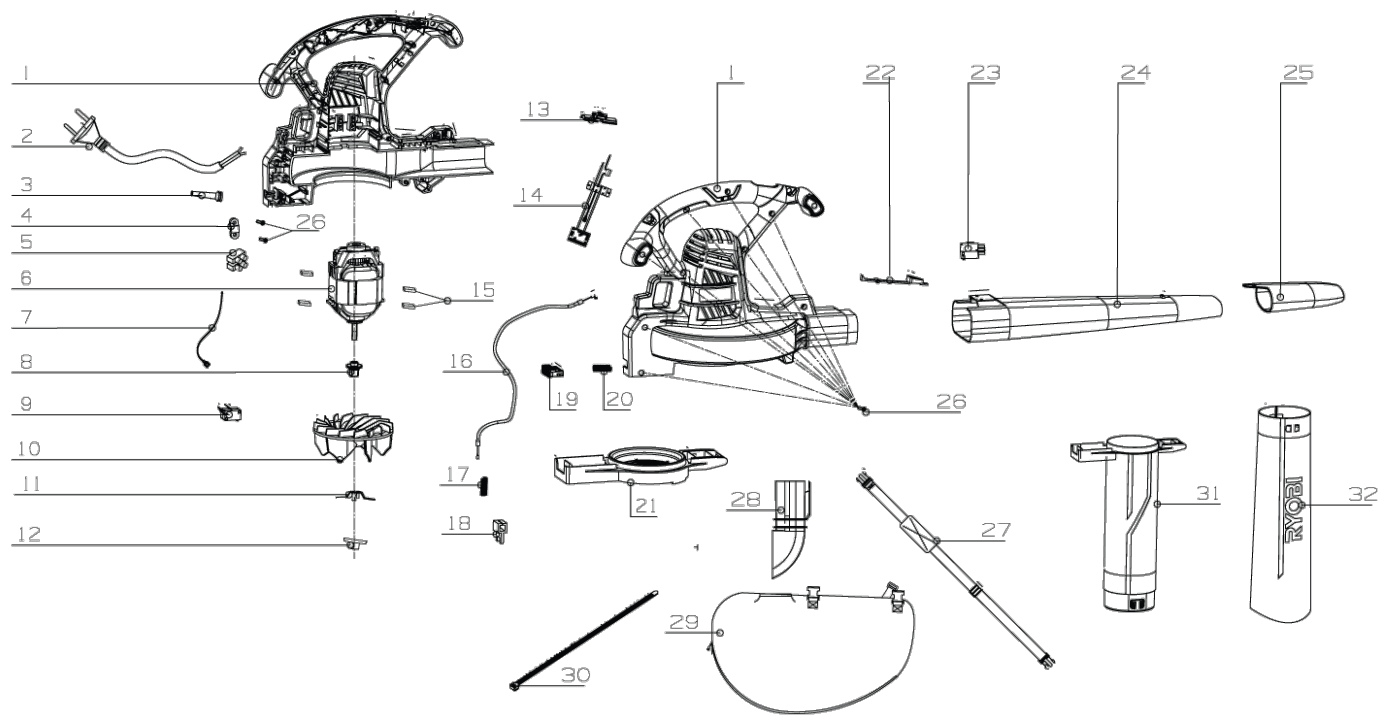

BLOWERVAC EU

5133002188 - RBV3000CSV - 4000444213

Position	Quantity	Description	Part number	EAN
1_001	1	HOUSING	5131035930	
1_002	1	WIRE	5131035931	
1_003	1	CABLE ENTRY SLEEVE	5131035933	
1_004	1	CLAMP	5131035934	
1_005	1	CONNECTING WIRE	5131035935	
1_006	1	MOTOR	5131035936	
1_007	1	WIRE	5131035937	
1_008	1	BUSH	5131035938	
1_009	2	SWITCH	5131035939	
1_010	1	FAN	5131035940	
1_011	1	SHEAR BLADE	5131035941	
1_012	1	NUT	5131035942	
1_013	1	BUTTON	5131035943	
1_014	1	SWITCH	5131035944	
1_015	1	RUBBER	5131035945	
1_016	1	CABLE	5131035946	
1_017	1	SPRING	5131035947	
1_018	1	LOCK	5131035948	
1_019	1	LOCK	5131035949	
1_020	1	SPRING	5131035950	
1_021	1	DOOR	5131035951	
1_022	1	TRIGGER	5131035952	
1_023	2	SWITCH	5131035953	
1_024	1	TUBE	5131035954	
1_025	1	NOZZLE	5131035955	
1_026	14	SCREW	5131035956	
1_027	1	SAFETY STRAP	5131035957	
1_028	1	ADAPTER	5131035958	
1_029	1	BAG	5131035959	
1_030	1	CLAMP	5131035960	
1_031	1	TUBE UPPER	5131035961	
1_032	1	TUBE LOWER	5131035962	
1_033	2	SCREW	5131036106	